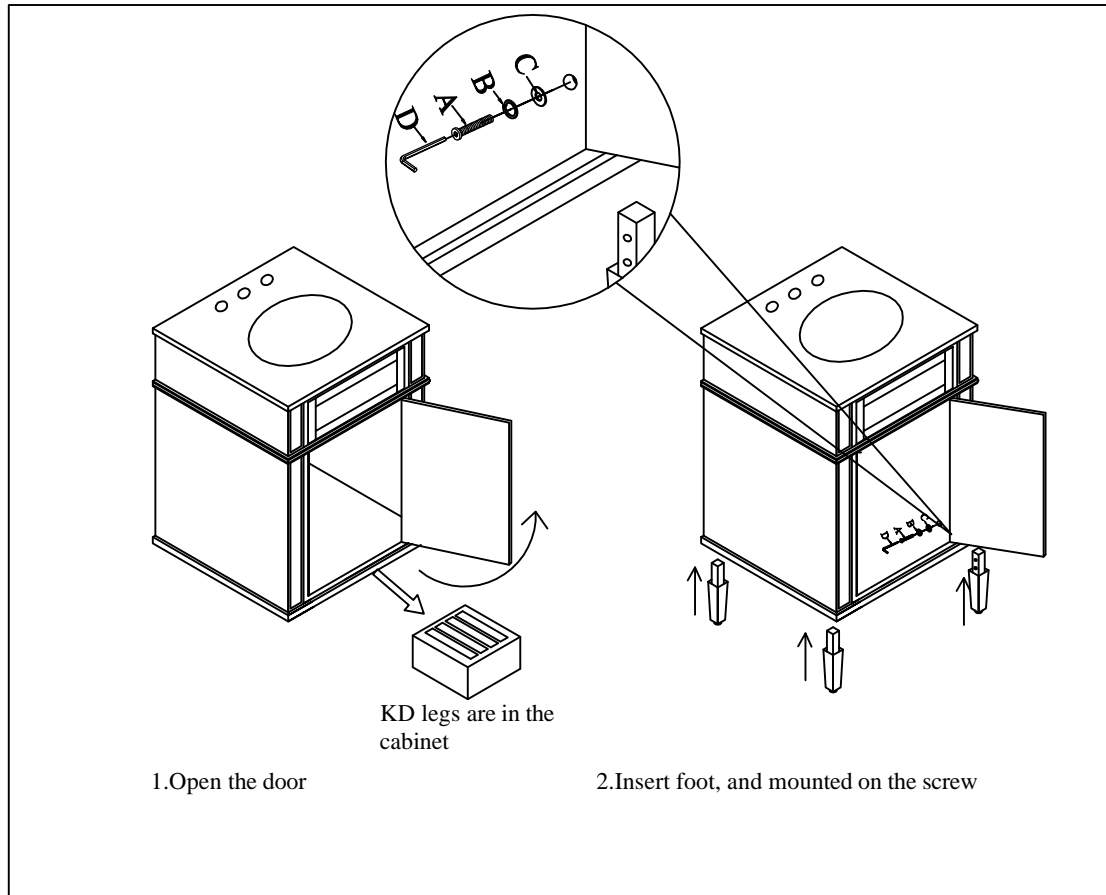

# ASSEMBLY INSTRUCTION

ITEM#:VF12521

HARDWARE LIST			
No	FIGURE	DESCRIPTION	QUANTITY
A		BIGGER HEX BOLT	8
B		SPRING WASHER	8
C		FLAL WASHER	8
D		ALLEN KEY	1